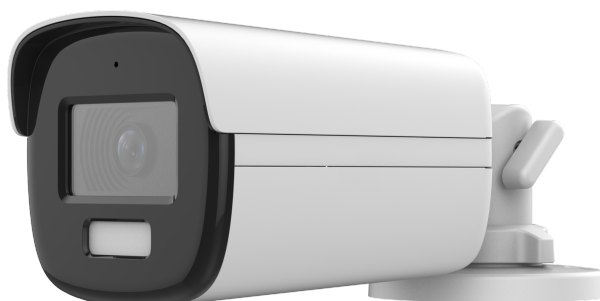

HAC344N-FB-F

FEATURES

2 MP 24/7 Color Fixed Bullet Camera

- 2 MP, 1920 × 1080 resolution
- 24-hour color image
- 2.8 mm fixed lens
- Up to 40 m white light distance
- OSD menu, 3D DNR, true WDR
- 4 in 1 video output (switchable TVI/AHD/CVI/CVBS)
- IP67

Specifications	
Image Sensor	2MP CMOS
Resolution	1920x1080
Min. Illumination	0.0005 Lux @ (F1.0, AGC ON), 0 Lux with White Light
Shutter Time	PAL: 1/25 s to 1/50, 000 s NTSC: 1/30 s to 1/50, 000 s
Frame Rate	TVI: 1080p@25fps/30fps CVI: 1080p@25fps/30fps AHD: 1080p@25fps/30fps CVBS: PAL/NTSC
Lens	2.8mm, 4mm fixed lens
Horizontal FOV	98°(2.8 mm), 77° (4 mm)
Lens Mount	M12
Light Alarm	Solid White Light Alarm
Day & Night	Color
WDR (Wide Dynamic Range)	≥130 dB
Angle Adjustment	Pan: 0 to 360°, Tilt: 0 to 90°, Rotation: 0 to 360°
White Light	Auto/Manual

Specifications	
Image Mode	STD/HIGH-SAT/HIGHLIGHT
AGC	Yes
Day/Night Mode	Color
White Balance	Auto/Manual
AE (Auto Exposure) Mode	WDR/BLC/HLC/Global/HLS
Privacy Marks	4 programmable privacy masks
Motion Detection	4 programmable motion areas
Noise Reduction	3D DNR/ 2D DNR
Language	English
Function	Brightness, Sharpness, Mirror, Smart Light
Video Output	Switchable TVI/AHD/CVI/CVBS
Operating Conditions	-40 °C to 60 °C (-40 °F to 140 °F), humidity 90% or less (non-condensing)
Power Supply	12 VDC ± 25%
Power Consumption	Max. 4.2W
Protection Level	IP67
Material	Front Cover: Metal Main Body: Plastic
White Light Range	Up to 40m
Communication	UTC-C
Dimensions	7.65" x 3.07" x 2.93"
Weight	Approx. 415 g (1.13 lb.)
Junction Box	HTH-280ZJ-XS