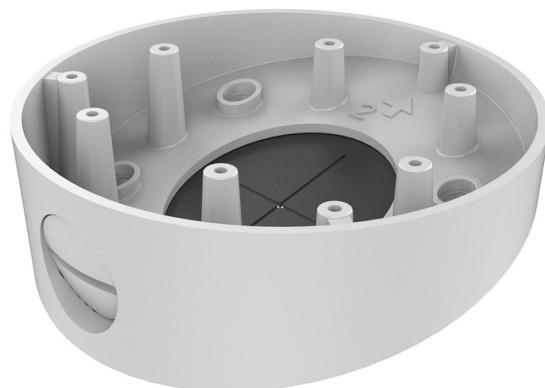

# HTH-281ZJ-DM23

## FEATURES

Incline Ceiling Mount for HNC32X-XDZ

- Aluminium Alloy
- White

Specifications	
Model Number	HTH-281ZJ-DM23
Model Compatibility	HNC324-XDZ, HNC325-XDZ, HNC328-XDZ