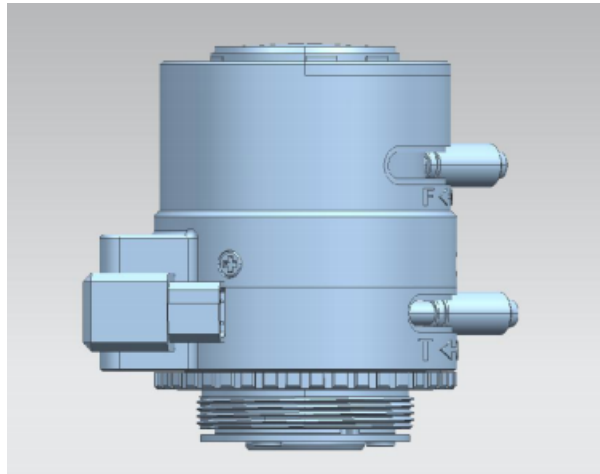

HTL-27135DDN

FEATURES

2.7 - 13.5mm Day/Night 6MP Auto Iris Lens.

- CS Mount
- Day/Night
- DC Drive
- 3072 x 2048 Resolution

Specifications	
Model	HTL-27135-DDN
Lens	2.7 - 13.5mm
Mount	CS-Mount
Resolution	3072 x 2048
Day/Night	Support
Operation	Focal(Manual), Iris(Auto)