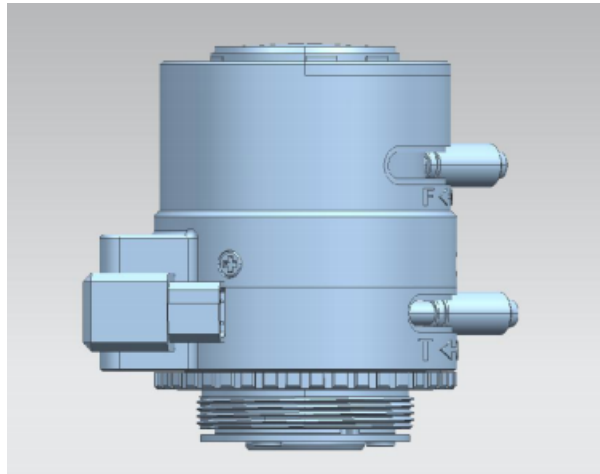

# HTL-27135DDN

## FEATURES

2.7 - 13.5mm Day/Night 6MP Auto Iris Lens.

- CS Mount
- Day/Night
- DC Drive
- 3072 x 2048 Resolution

Specifications	
Model	HTL-27135-DDN
Lens	2.7 - 13.5mm
Mount	CS-Mount
Resolution	3072 x 2048
Day/Night	Support
Operation	Focal(Manual), Iris(Auto)