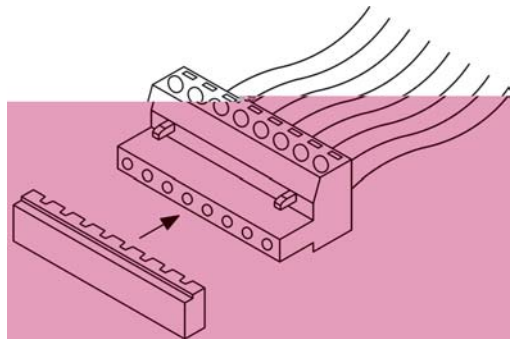

### **HTA-TPA016-1 16 Port Active Receiver Hub in 1U Rack Mounting Panel**

- Built in 16 port TTA111VR active receivers in 1U 19" rack mounting panel.
- Easy setting with 2 adjustments for color gain and brightness.
- Built in a highly balanced mode of video transmission for extra interference immunity.

Built in transient protection and ground lifting

# Please note “+”, “-” of signal and cable, if confuse them, picture would be not clear or twisted.

Easy Installation

# Removable Terminal Block For

ITEM NO.	HTA-TPP016	HTA-TPA008-1	HTA-TPA008	HTA-TPA016-1	HTA-TPA016H
Video Input Port	16 Port (Terminal Block)	8 Port (Terminal Block)	8 Port (Terminal Block)	16 Port (Terminal Block)	16 Port (Terminal Block)
Video Output Port (BNC Connector)	16 Port, 1Vp-p, 75 ohms	8 Port, 1Vp-p, 75 ohms	16 Port, 1Vp-p, 75 ohms	16 Port, 1Vp-p, 75 ohms	32 Port, 1Vp-p, 75 ohms
Power Input	DC12V				
Power Consumption	X	400mA	400mA	500mA	500mA
Recommend Cable	CAT 5 Cable 4 Pairs (24 AWG)				
Power Adapter	Included				
Dimension W x H x D mm	482x170X44 (1U)				
Weight g	2200	2200	2200	2720	2720
Material	Metal Black				