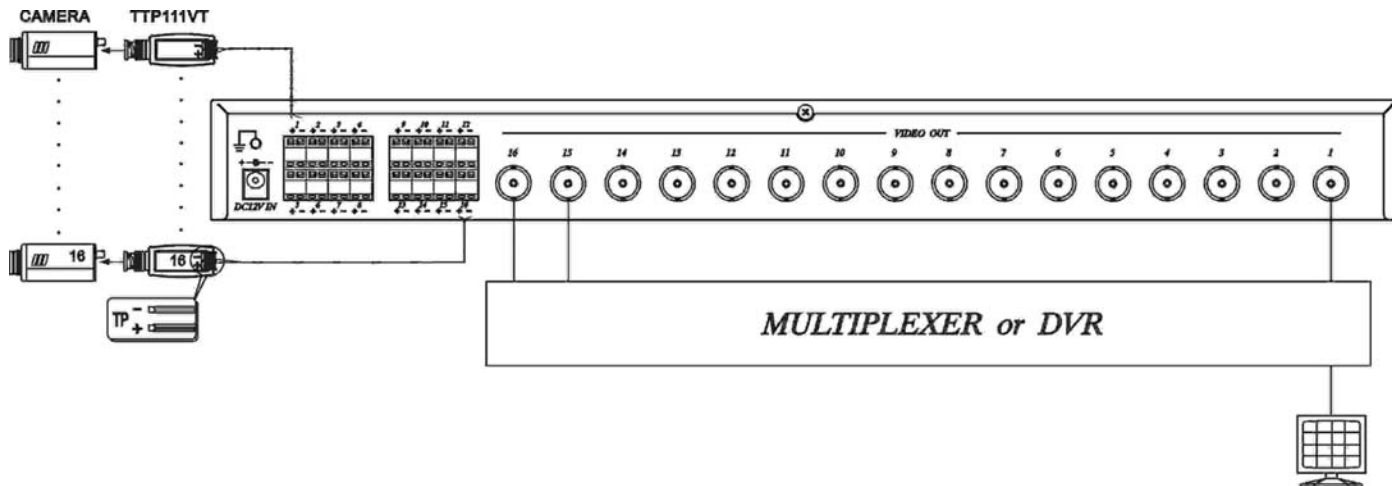

## **19" 1U Rack Mounting Multi Port Video Transceivers Hub**

**ITEM NO.:** HTA-TPA016-1

HTA-TPP016, HTA-TPA008-1, HTA-TPA016-1 are multi video transceivers to be install onto one compact 19" wide 1U panel, Panels can reside in the same rack as other equipment, such as switchers, multiplexers, DVR, video conferencing equipment, etc. They are perfect for larger CCTV installations and ideal for security monitoring stations.

### **HTA-TPA016-1 16 Port Active Receiver Hub in 1U Rack Mounting Panel**

- Built in 16 port TTA111VR active receivers in 1U 19" rack mounting panel.
- Easy setting with 2 adjustments for color gain and brightness.
- Built in a highly balanced mode of video transmission for extra interference immunity.

# Please note “+”, “-” of signal and cable, if confuse them, picture would be not clear or twisted.

Easy Installation

# Removable Terminal Block For

ITEM NO.	HTA-TPP016	HTA-TPA008-1	HTA-TPA008	HTA-TPA016-1	HTA-TPA016H
Video Input Port	16 Port (Terminal Block)	8 Port (Terminal Block)	8 Port (Terminal Block)	16 Port (Terminal Block)	16 Port (Terminal Block)
Video Output Port (BNC Connector)	16 Port, 1Vp-p, 75 ohms	8 Port, 1Vp-p, 75 ohms	16 Port, 1Vp-p, 75 ohms	16 Port, 1Vp-p, 75 ohms	32 Port, 1Vp-p, 75 ohms
Power Input	DC12V				
Power Consumption	X	400mA	400mA	500mA	500mA
Recommend Cable	CAT 5 Cable 4 Pairs (24 AWG)				
Power Adapter	Included				
Dimension W x H x D mm	482x170X44 (1U)				
Weight g	2200	2200	2200	2720	2720
Material	Metal Black				