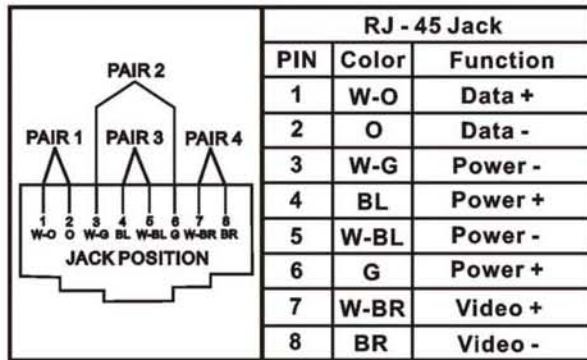

## HTA-TTP111VPJ45 VIDEO, POWER, COMBINER

- Video, power, transmission over one CAT 5 cable.
- Monochrome video signal up to 1800ft, color video signal up to 1200ft.
- BNC for video, power cord for power, screw terminal for data.
- Passive, no power required.
- Eliminates costly coaxial cables and minimize installation time.
- Use with TPP016VPD for 16 channel video, power, over professional CAT 5 RJ45 connection.

### Installation View:

## AC24V Power Distance Chart over UTP cable:

CAT5 Cable (24AWG)	Range
2 PAIRS/AC24V	
100 mA	300 Meters
300mA	100 Meters
1 Amp	30 Meters

## Specification:

ITEM NO.	HTA-TTP111VPJ45
VIDEO (BNC Connector)	1 (1V p-p, 75 Ohms)
TRANSMISSION INTERFACE	RJ45
TRANSMISSION DISTANCE	600M(B/W), 300M(COLOR)
DATA Connector	1
CABLE	Twisted Pair CAT5 (AWG24)
POWER	V
DIMENSIONS W x H x D mm	69x25x20.5 with 25cm cable