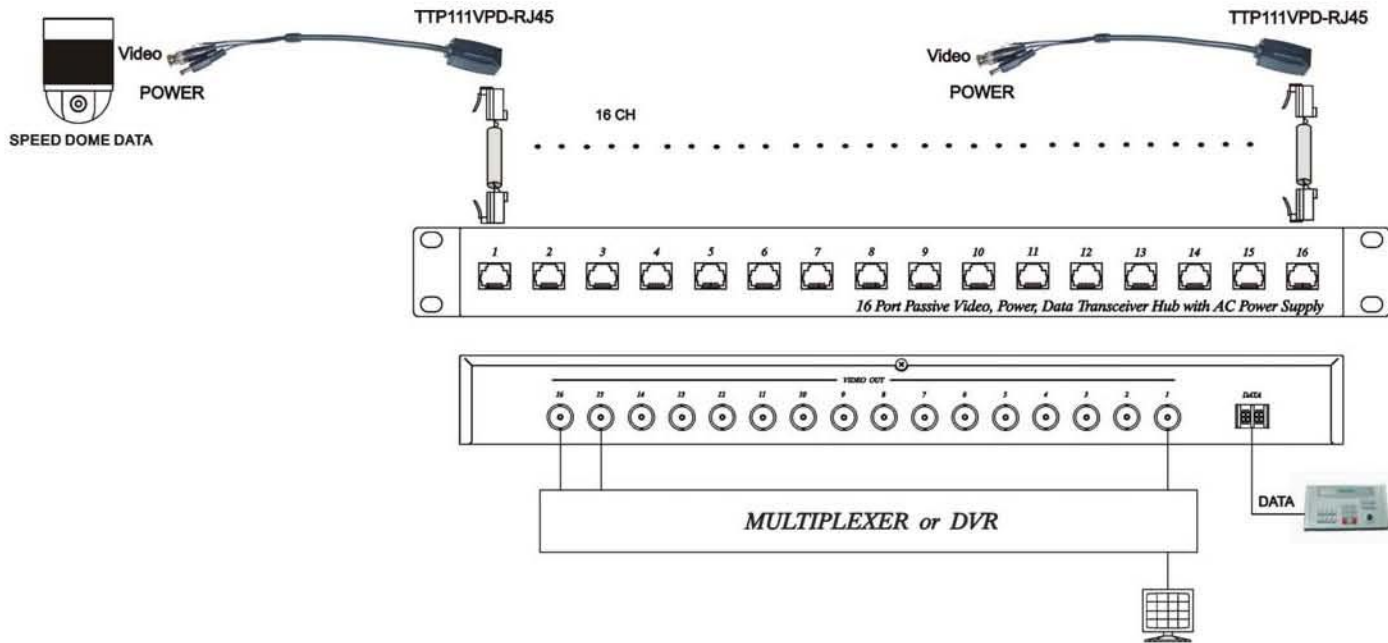

## HTA-TTP111VPJ45 VIDEO, POWER, COMBINER

- Video, power, transmission over one CAT 5 cable.
- Monochrome video signal up to 1800ft, color video signal up to 1200ft.
- BNC for video, power cord for power, screw terminal for data.
- Passive, no power required.
- Eliminates costly coaxial cables and minimize installation time.
- Use with TPP016VPD for 16 channel video, power, over professional CAT 5 RJ45 connection.

## RJ-45 Jack Pin Define for Camera Connection

## AC24V Power Distance Chart over UTP cable:

CAT5 Cable (24AWG)	Range
2 PAIRS/AC24V	
100 mA	300 Meters
300mA	100 Meters
1 Amp	30 Meters

## Specification:

ITEM NO.	HTA-TTP111VPJ45
VIDEO (BNC Connector)	1 (1V p-p, 75 Ohms)
TRANSMISSION INTERFACE	RJ45
TRANSMISSION DISTANCE	600M(B/W), 300M(COLOR)
DATA Connector	1
CABLE	Twisted Pair CAT5 (AWG24)
POWER	V
DIMENSIONS W x H x D mm	69x25x20.5 with 25cm cable